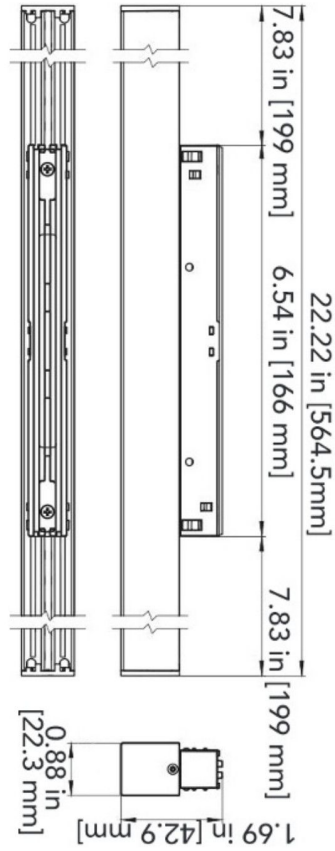

Riga MT UGR

- Tracklight
- Linear
- Fixed

Project:
Type:
Contact:

ORDERING INFO

L1 RIGMU

MODEL	Wattage	Kelvin	CRI	Lens	mA	Voltage	Length Inches	Color
RIGMU: Riga MT UGR	05 : 5W	30 : 3000k	B : 95	UG : UGR < 19	250 : 250mA	2448 : 24/48V	12 : 12"	BK : Black
	09 : 9W		C : 90		350 : 350mA		24 : 24"	WS : White
	13 : 13W		500 : 500mA		36 : 36"			

3000K Power 95 CRI Performance

Length	12"	24"	36"
Performance Options	5W	9W	13W
Delivered Lumens [lm]	413	826	1239
Efficacy [lm / W]	72.4	77.9	76.9
Weight [lb]	0.5	1.2	1.3

SPECIFICATIONS

LED Source

Tool-free field-replaced LED module.SDCM Binning ≤ 3.

Material

Aluminum body, available in black embossed and white embossed.

Beams

Linear light module, polycarbonate UGR reflector + polyamide cover, UGR<19 .

Fixture Retention

Simple to install through mechanical fixing to track.

<https://zanibonilighting.com/terms-and-conditions.html>

Dimensions / Drawings

12 In

24 In

36 In