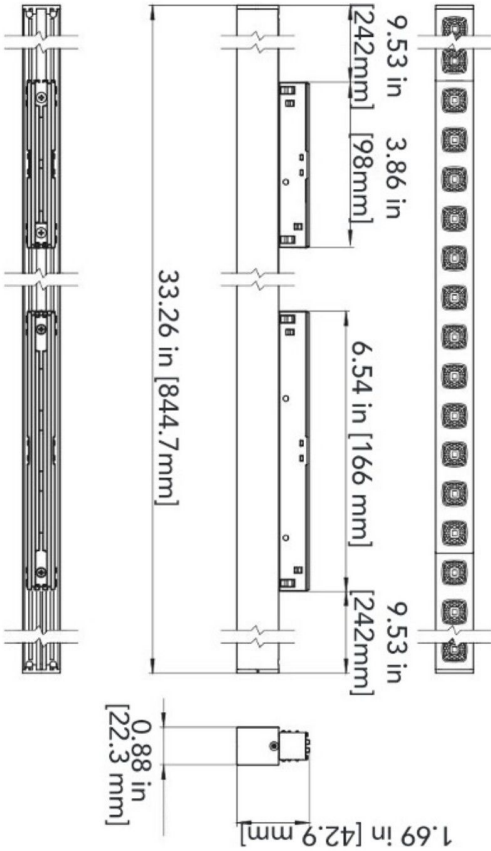

Riga MT UGR

- Tracklight
- Linear
- Fixed

Project:
Type:
Contact:

ORDERING INFO

L1 RIGMU

MODEL	Wattage	Kelvin	CRI	Lens	mA	Voltage	Length Inches	Color
RIGMU: Riga MT UGR	05 : 5W	30 : 3000k	B : 95	UG : UGR < 19	250 : 250mA	2448 : 24/48V	12 : 12"	BK : Black
	09 : 9W		C : 90		350 : 350mA		24 : 24"	WS : White
	13 : 13W		500 : 500mA		36 : 36"			

3000K Power 95 CRI Performance

Length	12"	24"	36"
Performance Options	5W	9W	13W
Delivered Lumens [lm]	413	826	1239
Efficacy [lm / W]	72.4	77.9	76.9
Weight [lb]	0.5	1.2	1.3

SPECIFICATIONS

LED Source

Tool-free field-replaced LED module.SDCM Binning ≤ 3.

Material

Aluminum body, available in black embossed and white embossed.

Beams

Linear light module, polycarbonate UGR reflector + polyamide cover, UGR<19 .

Fixture Retention

Simple to install through mechanical fixing to track.

<https://zanibonilighting.com/terms-and-conditions.html>

Dimensions / Drawings

12 In

24 In

36 In